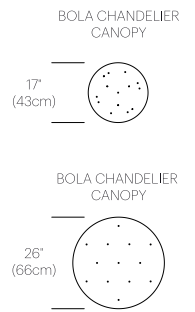

BOLA SPHERE TABLE 8 CHROME	10467	★			
	BOLA SPHERE TABLE 8 BRASS	10468	★	(1) E27 LED BULB - 8.5W 2700- 2200K DTW 800L 240V 50/60Hz	DIMMABLE*	€ 410.00
	BOLA SPHERE TABLE 8 ROSE GOLD	10469	★			
	BOLA SPHERE TABLE 8 GUNMETAL	10555	★	BULB NOT INCLUDED		
	BOLA SPHERE TABLE 8 MATTE BLACK	10712	★			

	BOLA SPHERE TABLE 10 CHROME	10470	★			
	BOLA SPHERE TABLE 10 BRASS	10471	★	(1) E27 LED BULB - 8.5W 2700- 2200K DTW 800L 240V 50/60Hz	DIMMABLE*	€ 520.00
	BOLA SPHERE TABLE 10 ROSE GOLD	10472	★			
	BOLA SPHERE TABLE 10 GUNMETAL	10556	★	BULB NOT INCLUDED		
	BOLA SPHERE TABLE 10 MATTE BLACK	10713	★