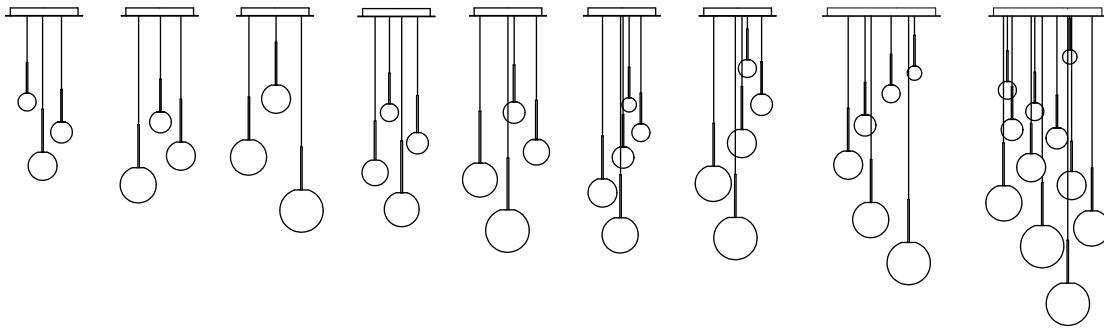

LIGHTS	MODEL	PRODUCT NUMBER		LIGHT SPECS	EXTRA INFO	PRICE EURO EX VAT
	BOLA SPHERE PENDANT 16 CHROME	10936/10989	★			
	BOLA SPHERE PENDANT 16 BRASS	10935/10989	★			
	BOLA SPHERE PENDANT 16 ROSE GOLD	10938/10989	★	LED - 20W 2700K-1800K 1625L 240V 50/60Hz	DIMMABLE* Dim to Warm Static CCT available upon request	€ 880.00
	BOLA SPHERE PENDANT 16 GUNMETAL	10937/10989	★			
	BOLA SPHERE PENDANT 16 MATTE BLACK	10934/10989	★			
	BOLA SPHERE PENDANT 16 MATTE WHITE	11050/10989	★			

	BOLA SPHERE PENDANT 24 CHROME	11021/10660	★			
	BOLA SPHERE PENDANT 24 BRASS	11021/10659	★			
	BOLA SPHERE PENDANT 24 ROSE GOLD	11021/10662	★	LED - 20W 2700K-1800K 1700L 240V 50/60Hz	DIMMABLE* Dim to Warm Static CCT available upon request	€ 1350.00
	BOLA SPHERE PENDANT 24 GUNMETAL	11021/10661	★			
	BOLA SPHERE PENDANT 24 MATTE BLACK	11021/10711	★			
	BOLA SPHERE PENDANT 24 MATTE WHITE	11021/11034	★			

Examples of configurations

MULTIPLE COLOR & SIZE COMBINATIONS AVAILABLE